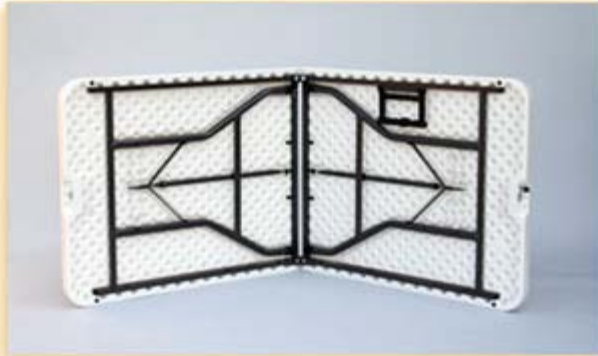

CP-SERIES ECONOMY PLASTIC FOLDING TABLES**CP-SERIES ECONOMY BLOW-MOLDED FOLDING TABLES & CHAIRS**

- Standard Features: Light weight, economical Folding Tables and Chairs for Home and Office use
- Tables have Blow-Molded Plastic Tops and Steel Frames
 - Chairs have Blow-Molded Seats and Backs, with Steel Frames
- Standard Colors: 23 – Gray Granite Plastic, Charcoal Frame

BLOW-MOLDED FOLD IN HALF TABLE

- Standard Features: 30" x 72" Table folds to only 30" x 36" for easier handling, storage, and transportation. Easily fits in most car trunks, or behind the seat. Blow-Molded Top is waterproof, stain and chemical resistant. Top color goes all the way through, will not scratch or wear off.
- Standard Colors: 23 – Gray Granite Plastic, Charcoal Frame